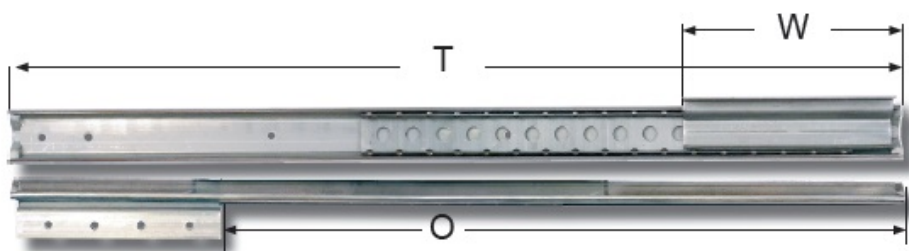

## Description:

Table Extension 9096/600, F/Folded Top, Opening 375mm, BZP, Open Length:600mm, Closed Length:600mm, Wing:220mm

## Item number:

24.04.010-0

Units	Box	Carton	HS Code	Barcode
Pair	1		8302420090	
				5704866088350

In mm	»9096« For Folded Table Tops			
Opening (O)	375	425	425	475
Total Length (T)	600	650	750	700
Wing Size (W)	220	220	320	220
Slide Width (A)	41	41	41	41
Slide Height (B)	40	40	40	40
Wing Width (X)	21	21	21	21
Load Capacity	60 kg.	60 kg.	60 kg.	60 kg.
Item No.:	24.04.010	24.04.020	24.04.030	24.04.040