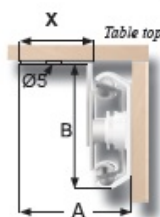

## Description:

Table Extension 9096/600, F/Folded Top, Opening 375mm, BZP, Open Length:600mm, Closed Length:600mm, Wing:220mm

## Item number:

24.04.010-0

Units	Box	Carton	HS Code	Barcode
Pair	1		8302420090	
				5704866088350

In mm	»9096« For Folded Table Tops			
Opening (O)	375	425	425	475
Total Length (T)	600	650	750	700
Wing Size (W)	220	220	320	220
Slide Width (A)	41	41	41	41
Slide Height (B)	40	40	40	40
Wing Width (X)	21	21	21	21
Load Capacity	60 kg.	60 kg.	60 kg.	60 kg.
Item No.:	24.04.010	24.04.020	24.04.030	24.04.040